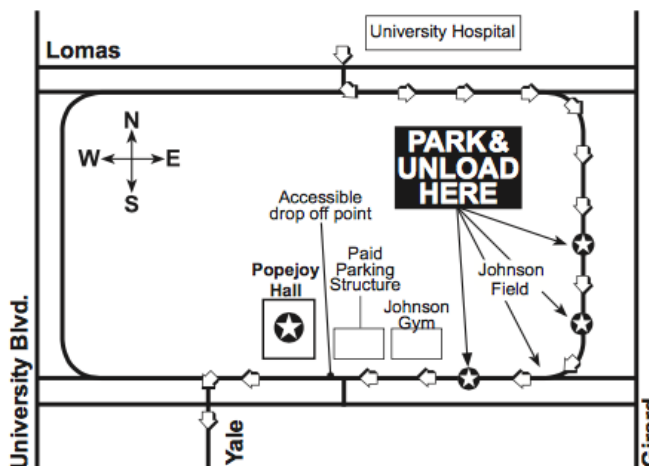

BUS PARKING PASS

11:15
AM

Schooltime

SERIES

LET'S GO SCIENCE

TUESDAY

NOVEMBER 13, 2018

- All buses must enter on the north end of campus from Lomas Boulevard across from the University Hospital and take Campus Drive to Redondo Drive.
- Buses will stop along Redondo Drive at Johnson Field to discharge passengers, and should park and remain in place until passengers return after the program.
- Classes will be directed by guides to cross Johnson Field and to walk to Popejoy Hall along the north side of Johnson Center.

PLEASE PLACE ON DASHBOARD