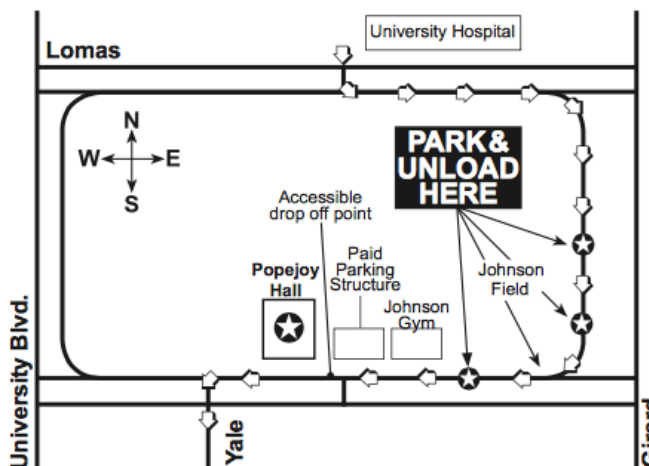

BUS PARKING PASS

**11:15
AM**

Schooltime SERIES

LET'S GO SCIENCE TUESDAY NOVEMBER 13, 2018

- All buses must enter on the north end of campus from Lomas Boulevard across from the University Hospital and take Campus Drive to Redondo Drive.
- Buses will stop along Redondo Drive at Johnson Field to discharge passengers, and should park and remain in place until passengers return after the program.
- Classes will be directed by guides to cross Johnson Field and to walk to Popejoy Hall along the north side of Johnson Center.

PLEASE PLACE ON DASHBOARD