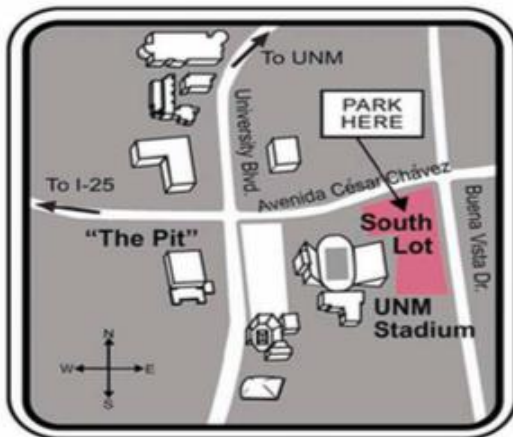

CAR PARKING PASS

**9:15
AM**

POPEJOY
SCHOOLTIME
SERIES SPONSORED BY
JUDITH MERSEREAU

LET'S GO SCIENCE SHOW

TUESDAY

NOVEMBER 13, 2018

**UNM SOUTH PARKING
LOT EAST OF THE
FOOTBALL STADIUM ON
CÉSAR CHÁVEZ BLVD.**

PLEASE PLACE ON DASHBOARD