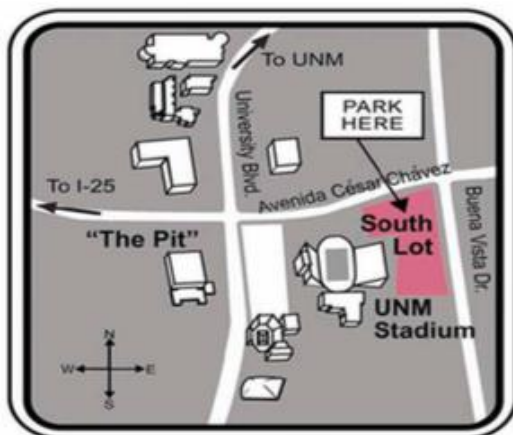

# CAR PARKING PASS

**11:15  
AM**

POPEJOY  
**SCHOOLTIME**  
SERIES SPONSORED BY  
JUDITH MERSEREAU

## NOVEMBER 13, 2018

**UNM SOUTH PARKING  
LOT EAST OF THE  
FOOTBALL STADIUM ON  
CÉSAR CHÁVEZ BLVD.**

**PLEASE PLACE ON DASHBOARD**