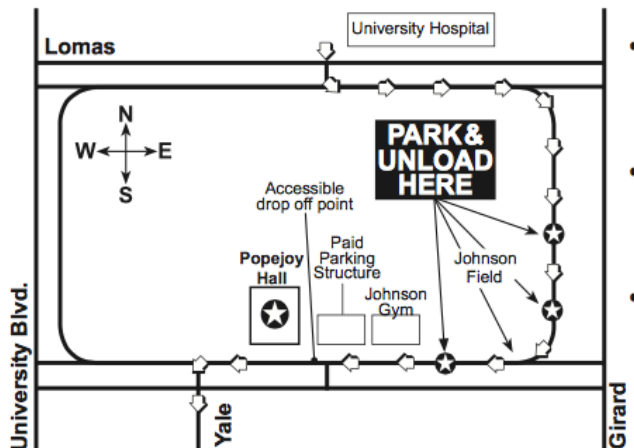

# BUS PARKING PASS

**9:15  
AM**

**Schoo!time**  
SERIES

**DIARY OF A WORM, A SPIDER,  
& A FLY**

**TUESDAY**

**JANUARY 29, 2019**

- All buses must enter on the north end of campus from Lomas Boulevard across from the University Hospital and take Campus Drive to Redondo Drive.
- Buses will stop along Redondo Drive at Johnson Field to discharge passengers, and should park and remain in place until passengers return after the program.
- Classes will be directed by guides to cross Johnson Field and to walk to Popejoy Hall along the north side of Johnson Center.

**PLEASE PLACE ON DASHBOARD**