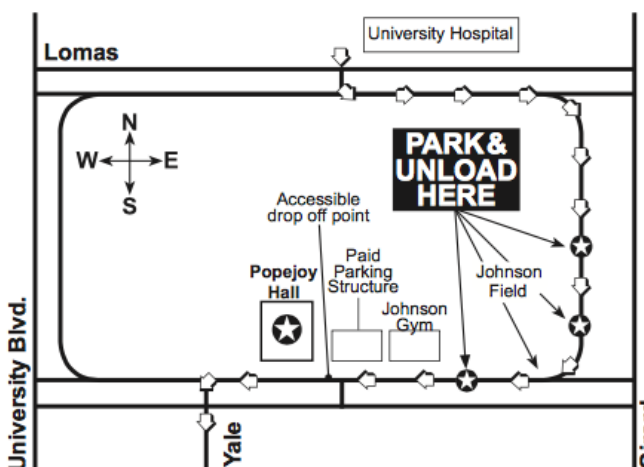

BUS PARKING PASS

11:15
AM

Schoo!time

SERIES

DIARY OF A WORM, A SPIDER, & A FLY

TUESDAY

JANUARY 29, 2019

- All buses must enter on the north end of campus from Lomas Boulevard across from the University Hospital and take Campus Drive to Redondo Drive.
- Buses will stop along Redondo Drive at Johnson Field to discharge passengers, and should park and remain in place until passengers return after the program.
- Classes will be directed by guides to cross Johnson Field and to walk to Popejoy Hall along the north side of Johnson Center.

PLEASE PLACE ON DASHBOARD