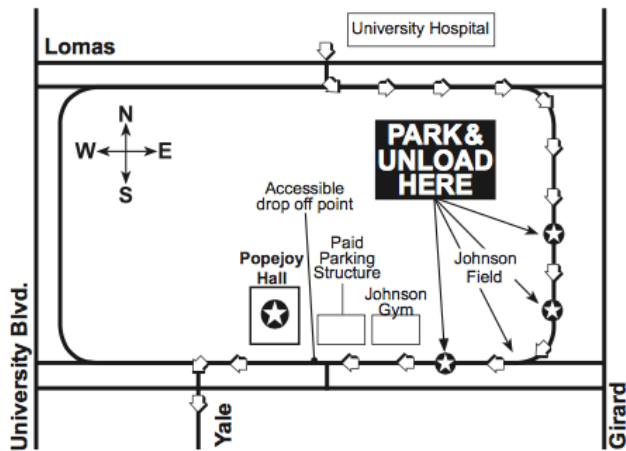

CAR PARKING PASS

**11:15
AM**

Schoolltime
SERIES

DANCE THEATRE OF HARLEM WEDNESDAY APRIL 17, 2019

- All buses must enter on the north end of campus from Lomas Boulevard across from the University Hospital and take Campus Drive to Redondo Drive.
- Buses will stop along Redondo Drive at Johnson Field to discharge passengers, and should park and remain in place until passengers return after the program.
- Classes will be directed by guides to cross Johnson Field and to walk to Popejoy Hall along the north side of Johnson Center.

PLEASE PLACE ON DASHBOARD