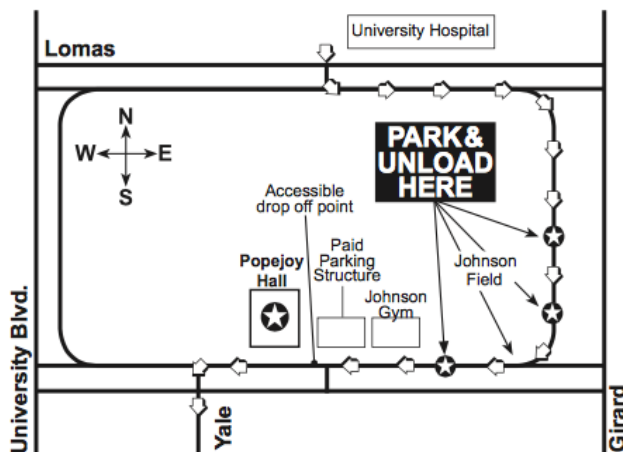

CAR PARKING PASS

**9:15
AM**

Schoolltime

SERIES

CALL OF THE WILD MONDAY NOVEMBER 5, 2018

- All buses must enter on the north end of campus from Lomas Boulevard across from the University Hospital and take Campus Drive to Redondo Drive.
- Buses will stop along Redondo Drive at Johnson Field to discharge passengers, and should park and remain in place until passengers return after the program.
- Classes will be directed by guides to cross Johnson Field and to walk to Popejoy Hall along the north side of Johnson Center.

PLEASE PLACE ON DASHBOARD