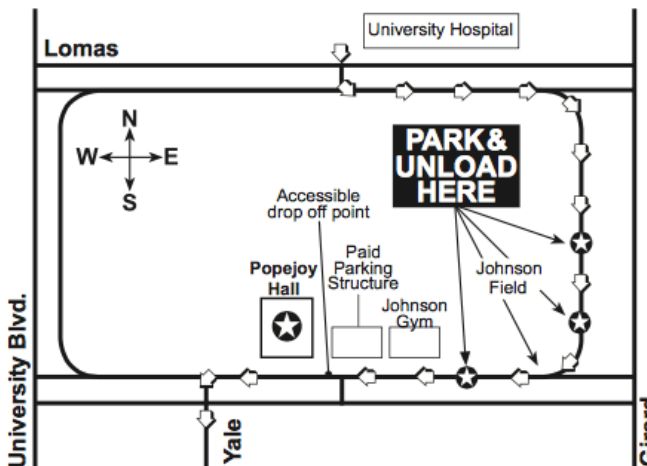

CAR PARKING PASS

11:15
AM

Schooltime

SERIES

CALL OF THE WILD

MONDAY

NOVEMBER 5, 2018

- All buses must enter on the north end of campus from Lomas Boulevard across from the University Hospital and take Campus Drive to Redondo Drive.
- Buses will stop along Redondo Drive at Johnson Field to discharge passengers, and should park and remain in place until passengers return after the program.
- Classes will be directed by guides to cross Johnson Field and to walk to Popejoy Hall along the north side of Johnson Center.

PLEASE PLACE ON DASHBOARD