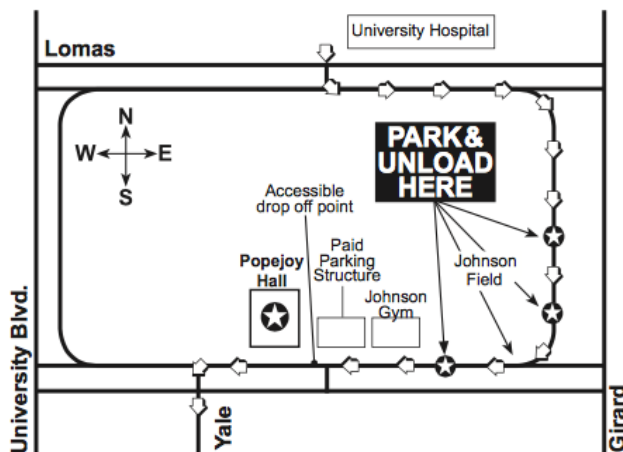

BUS PARKING PASS

**9:15
AM**

Schoolltime
SERIES

CALL OF THE WILD MONDAY NOVEMBER 5, 2018

- All buses must enter on the north end of campus from Lomas Boulevard across from the University Hospital and take Campus Drive to Redondo Drive.
- Buses will stop along Redondo Drive at Johnson Field to discharge passengers, and should park and remain in place until passengers return after the program.
- Classes will be directed by guides to cross Johnson Field and to walk to Popejoy Hall along the north side of Johnson Center.

PLEASE PLACE ON DASHBOARD