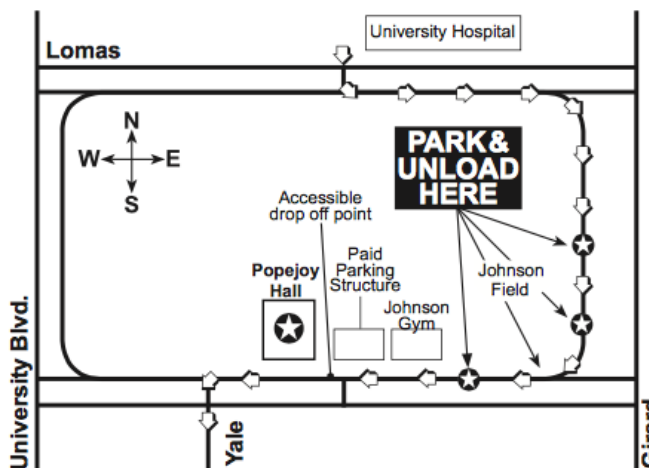

## CALL OF THE WILD MONDAY NOVEMBER 5, 2018

- All buses must enter on the north end of campus from Lomas Boulevard across from the University Hospital and take Campus Drive to Redondo Drive.
- Buses will stop along Redondo Drive at Johnson Field to discharge passengers, and should park and remain in place until passengers return after the program.
- Classes will be directed by guides to cross Johnson Field and to walk to Popejoy Hall along the north side of Johnson Center.

**PLEASE PLACE ON DASHBOARD**