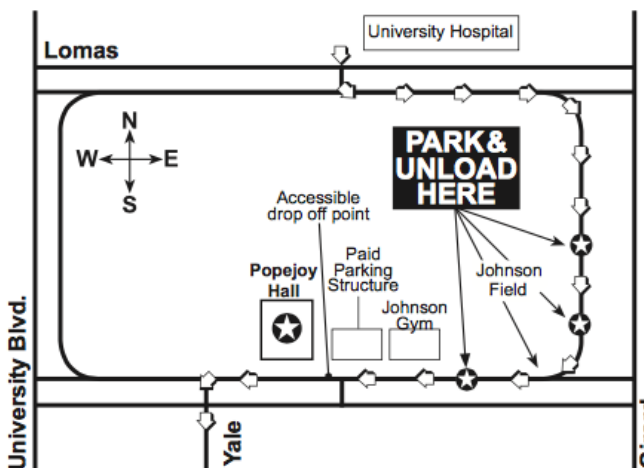

BUS PARKING PASS

**11:15
AM**

Schoo!time

SERIES

CALL OF THE WILD MONDAY NOVEMBER 5, 2018

- All buses must enter on the north end of campus from Lomas Boulevard across from the University Hospital and take Campus Drive to Redondo Drive.
- Buses will stop along Redondo Drive at Johnson Field to discharge passengers, and should park and remain in place until passengers return after the program.
- Classes will be directed by guides to cross Johnson Field and to walk to Popejoy Hall along the north side of Johnson Center.

PLEASE PLACE ON DASHBOARD