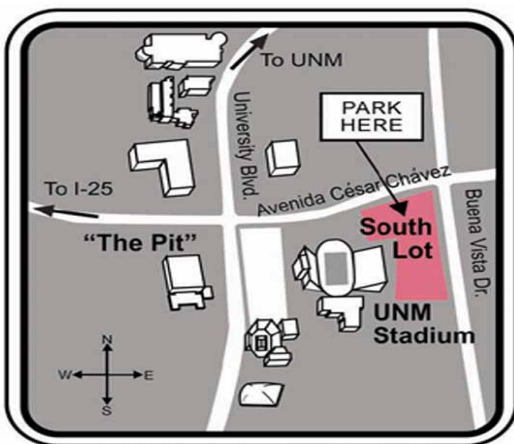

Los Alamos  
National Bank  
POPEJOY

**Schoo!time**  
SERIES

**CAR PARKING PASS**

**TREASURE ISLAND  
TUESDAY  
MARCH 20<sup>TH</sup>, 2018**

**UNM SOUTH PARKING  
LOT EAST OF THE  
FOOTBALL STADIUM ON  
CÉSAR CHÁVEZ BLVD.**

**PLEASE PLACE ON DASHBOARD**