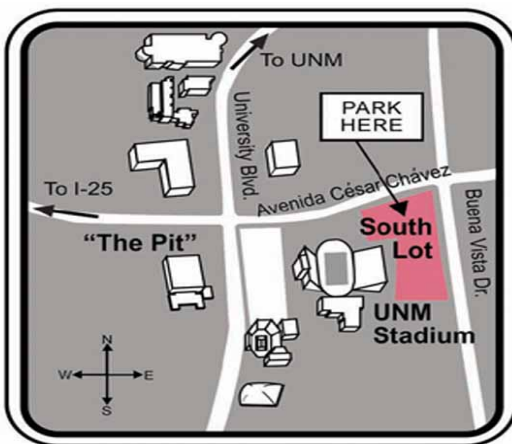

Los Alamos
National Bank
POPEJOY

Schoo!time
SERIES

CAR PARKING PASS

PETE THE CAT

TUESDAY

JANUARY 30TH, 2018

**UNM SOUTH PARKING
LOT EAST OF THE
FOOTBALL STADIUM ON
CÉSAR CHÁVEZ BLVD.**

PLEASE PLACE ON DASHBOARD