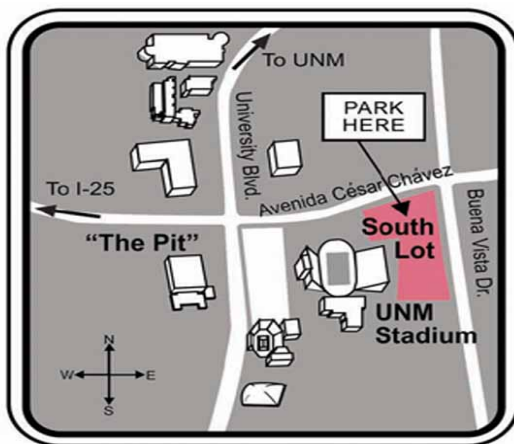

Los Alamos
National Bank
POPEJOY

Schoo!time
SERIES

CAR PARKING PASS

**MARIACHI CHRISTMAS
FRIDAY
DEC. 15TH, 2017**

**UNM SOUTH PARKING
LOT EAST OF THE
FOOTBALL STADIUM ON
CÉSAR CHÁVEZ BLVD.**

PLEASE PLACE ON DASHBOARD