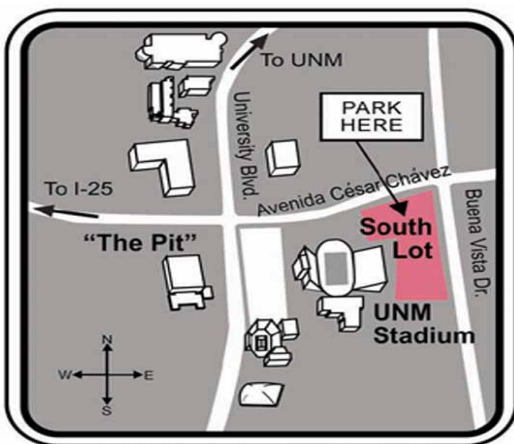

Los Alamos
National Bank
POPEJOY

Schoo!time
SERIES

CAR PARKING PASS

BANANA SLUGS BAND
THURSDAY
APRIL 19TH, 2018

**UNM SOUTH PARKING
LOT EAST OF THE
FOOTBALL STADIUM ON
CÉSAR CHÁVEZ BLVD.**

PLEASE PLACE ON DASHBOARD