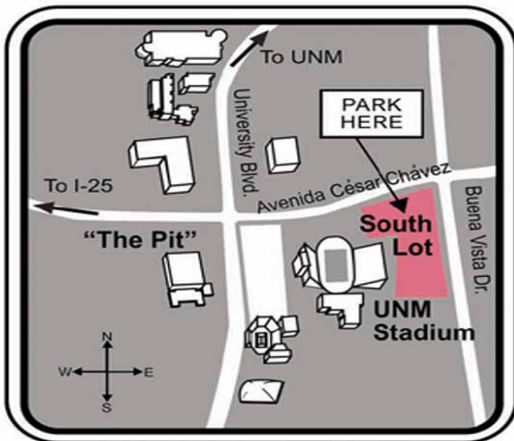

Los Alamos
National Bank
POPEJOY

Schoo!time
SERIES

**CAR PARKING PASS
A VERY ELECTRIC
CHRISTMAS
TUESDAY
DEC. 12TH, 2017**

**UNM SOUTH PARKING
LOT EAST OF THE
FOOTBALL STADIUM ON
CÉSAR CHÁVEZ BLVD.**

PLEASE PLACE ON DASHBOARD