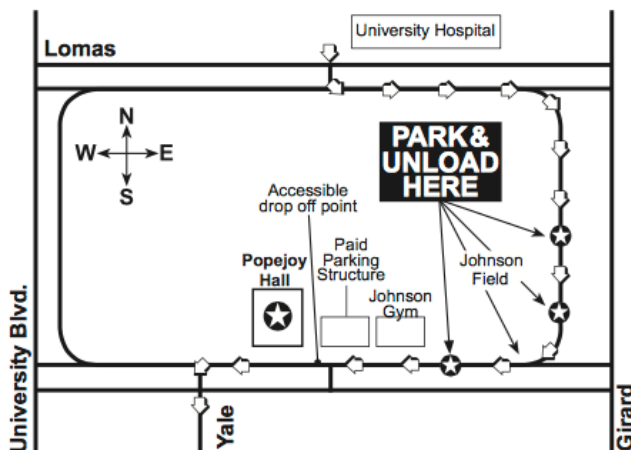

Los Alamos
National Bank
POPEJOY

Schoovertime
SERIES

BUS PARKING PASS

WATERS OF THE EARTH FRIDAY MARCH 2ND, 2018

- ALL BUSES MUST ENTER ON THE NORTH END OF CAMPUS FROM LOMAS BOULEVARD ACROSS FROM THE UNIVERSITY HOSPITAL AND TAKE CAMPUS DRIVE TO REDONDO DRIVE.
- BUSES WILL STOP ALONG REDONDO DRIVE AT JOHNSON FIELD TO DISCHARGE PASSENGERS, AND SHOULD PARK AND REMAIN IN PLACE UNTIL PASSENGERS RETURN AFTER THE PROGRAM.
- CLASSES WILL BE DIRECTED BY GUIDES TO CROSS JOHNSON FIELD AND TO WALK TO POPEJOY HALL ALONG THE NORTH SIDE OF JOHNSON CENTER.

PLEASE PLACE ON DASHBOARD