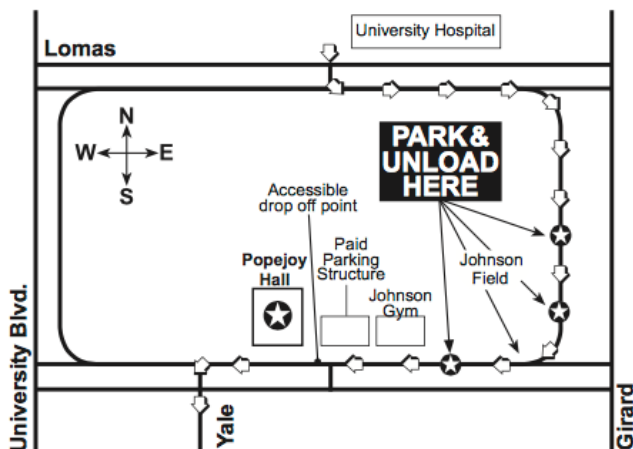

BUS PARKING PASS

TREASURE ISLAND TUESDAY MARCH 20TH, 2018

- ALL BUSES MUST ENTER ON THE NORTH END OF CAMPUS FROM LOMAS BOULEVARD ACROSS FROM THE UNIVERSITY HOSPITAL AND TAKE CAMPUS DRIVE TO REDONDO DRIVE.
- BUSES WILL STOP ALONG REDONDO DRIVE AT JOHNSON FIELD TO DISCHARGE PASSENGERS, AND SHOULD PARK AND REMAIN IN PLACE UNTIL PASSENGERS RETURN AFTER THE PROGRAM.
- CLASSES WILL BE DIRECTED BY GUIDES TO CROSS JOHNSON FIELD AND TO WALK TO POPEJOY HALL ALONG THE NORTH SIDE OF JOHNSON CENTER.

PLEASE PLACE ON DASHBOARD