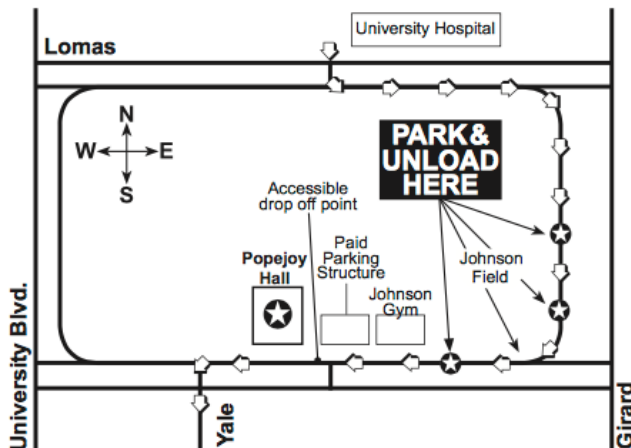

BUS PARKING PASS

B - THE BUBBLE SHOW MONDAY Nov. 13TH, 2017

- ALL BUSES MUST ENTER ON THE NORTH END OF CAMPUS FROM LOMAS BOULEVARD ACROSS FROM THE UNIVERSITY HOSPITAL AND TAKE CAMPUS DRIVE TO REDONDO DRIVE.
- BUSES WILL STOP ALONG REDONDO DRIVE AT JOHNSON FIELD TO DISCHARGE PASSENGERS, AND SHOULD PARK AND REMAIN IN PLACE UNTIL PASSENGERS RETURN AFTER THE PROGRAM.
- CLASSES WILL BE DIRECTED BY GUIDES TO CROSS JOHNSON FIELD AND TO WALK TO POPEJOY HALL ALONG THE NORTH SIDE OF JOHNSON CENTER.

PLEASE PLACE ON DASHBOARD