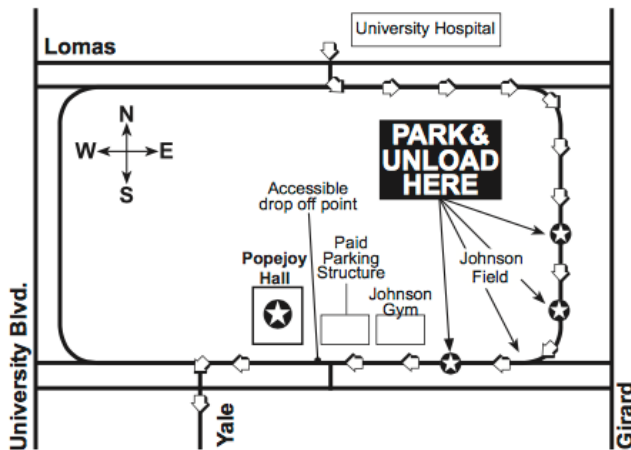

# SHH! WE HAVE A PLAN THURSDAY APRIL 5<sup>TH</sup>, 2018

- ALL BUSES MUST ENTER ON THE NORTH END OF CAMPUS FROM LOMAS BOULEVARD ACROSS FROM THE UNIVERSITY HOSPITAL AND TAKE CAMPUS DRIVE TO REDONDO DRIVE.
- BUSES WILL STOP ALONG REDONDO DRIVE AT JOHNSON FIELD TO DISCHARGE PASSENGERS, AND SHOULD PARK AND REMAIN IN PLACE UNTIL PASSENGERS RETURN AFTER THE PROGRAM.
- CLASSES WILL BE DIRECTED BY GUIDES TO CROSS JOHNSON FIELD AND TO WALK TO POPEJOY HALL ALONG THE NORTH SIDE OF JOHNSON CENTER.

**PLEASE PLACE ON DASHBOARD**