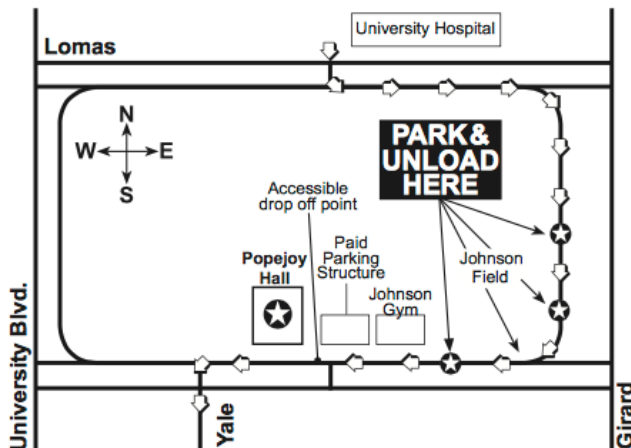

BUS PARKING PASS

PETE THE CAT TUESDAY

JANUARY 30TH, 2018

- ALL BUSES MUST ENTER ON THE NORTH END OF CAMPUS FROM LOMAS BOULEVARD ACROSS FROM THE UNIVERSITY HOSPITAL AND TAKE CAMPUS DRIVE TO REDONDO DRIVE.
- BUSES WILL STOP ALONG REDONDO DRIVE AT JOHNSON FIELD TO DISCHARGE PASSENGERS, AND SHOULD PARK AND REMAIN IN PLACE UNTIL PASSENGERS RETURN AFTER THE PROGRAM.
- CLASSES WILL BE DIRECTED BY GUIDES TO CROSS JOHNSON FIELD AND TO WALK TO POPEJOY HALL ALONG THE NORTH SIDE OF JOHNSON CENTER.

PLEASE PLACE ON DASHBOARD