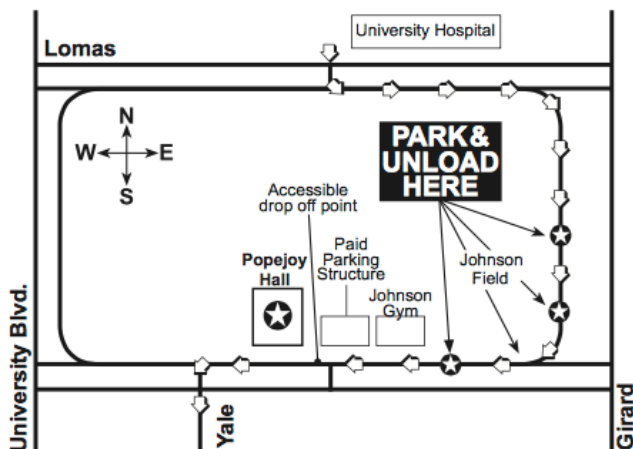

Los Alamos
National Bank
POPEJOY

Schoo!time
SERIES

BUS PARKING PASS

MARIACHI CHRISTMAS FRIDAY DEC. 15TH, 2017

- ALL BUSES MUST ENTER ON THE NORTH END OF CAMPUS FROM LOMAS BOULEVARD ACROSS FROM THE UNIVERSITY HOSPITAL AND TAKE CAMPUS DRIVE TO REDONDO DRIVE.
- BUSES WILL STOP ALONG REDONDO DRIVE AT JOHNSON FIELD TO DISCHARGE PASSENGERS, AND SHOULD PARK AND REMAIN IN PLACE UNTIL PASSENGERS RETURN AFTER THE PROGRAM.
- CLASSES WILL BE DIRECTED BY GUIDES TO CROSS JOHNSON FIELD AND TO WALK TO POPEJOY HALL ALONG THE NORTH SIDE OF JOHNSON CENTER.

PLEASE PLACE ON DASHBOARD