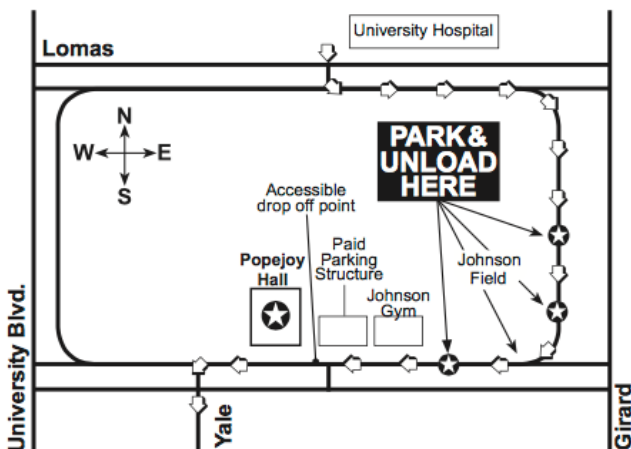

## BUS PARKING PASS

# I BECAME A PIRATE THURSDAY JANUARY 25<sup>TH</sup>, 2018

- ALL BUSES MUST ENTER ON THE NORTH END OF CAMPUS FROM LOMAS BOULEVARD ACROSS FROM THE UNIVERSITY HOSPITAL AND TAKE CAMPUS DRIVE TO REDONDO DRIVE.
- BUSES WILL STOP ALONG REDONDO DRIVE AT JOHNSON FIELD TO DISCHARGE PASSENGERS, AND SHOULD PARK AND REMAIN IN PLACE UNTIL PASSENGERS RETURN AFTER THE PROGRAM.
- CLASSES WILL BE DIRECTED BY GUIDES TO CROSS JOHNSON FIELD AND TO WALK TO POPEJOY HALL ALONG THE NORTH SIDE OF JOHNSON CENTER.

**PLEASE PLACE ON DASHBOARD**