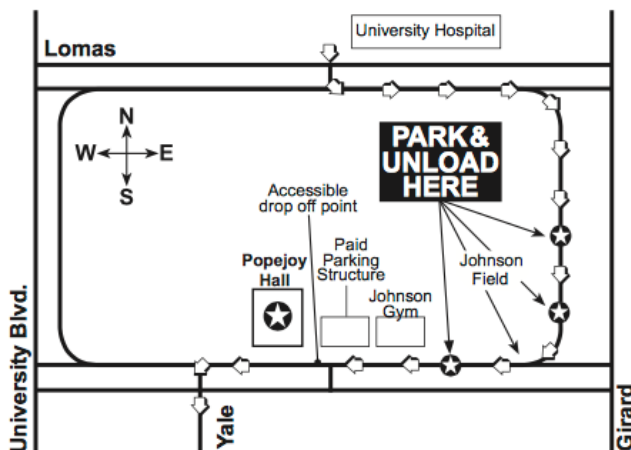

BUS PARKING PASS

GO DOG. GO!

MONDAY

OCTOBER 30TH, 2017

- ALL BUSES MUST ENTER ON THE NORTH END OF CAMPUS FROM LOMAS BOULEVARD ACROSS FROM THE UNIVERSITY HOSPITAL AND TAKE CAMPUS DRIVE TO REDONDO DRIVE.
- BUSES WILL STOP ALONG REDONDO DRIVE AT JOHNSON FIELD TO DISCHARGE PASSENGERS, AND SHOULD PARK AND REMAIN IN PLACE UNTIL PASSENGERS RETURN AFTER THE PROGRAM.
- CLASSES WILL BE DIRECTED BY GUIDES TO CROSS JOHNSON FIELD AND TO WALK TO POPEJOY HALL ALONG THE NORTH SIDE OF JOHNSON CENTER.

PLEASE PLACE ON DASHBOARD