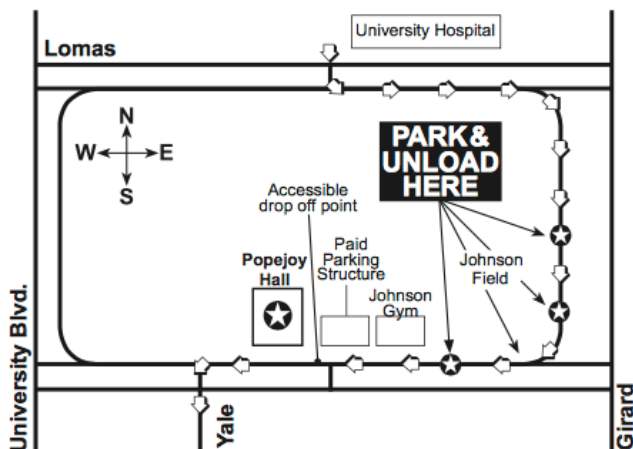

BUS PARKING PASS

DOKTOR KABOOM THURSDAY

FEBRUARY 15TH, 2018

- ALL BUSES MUST ENTER ON THE NORTH END OF CAMPUS FROM LOMAS BOULEVARD ACROSS FROM THE UNIVERSITY HOSPITAL AND TAKE CAMPUS DRIVE TO REDONDO DRIVE.
- BUSES WILL STOP ALONG REDONDO DRIVE AT JOHNSON FIELD TO DISCHARGE PASSENGERS, AND SHOULD PARK AND REMAIN IN PLACE UNTIL PASSENGERS RETURN AFTER THE PROGRAM.
- CLASSES WILL BE DIRECTED BY GUIDES TO CROSS JOHNSON FIELD AND TO WALK TO POPEJOY HALL ALONG THE NORTH SIDE OF JOHNSON CENTER.

PLEASE PLACE ON DASHBOARD