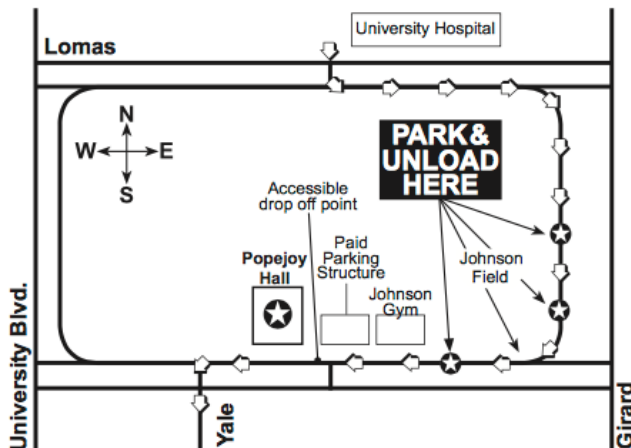

BUS PARKING PASS

CHICKEN DANCE

TUESDAY

OCTOBER 10TH, 2017

- ALL BUSES MUST ENTER ON THE NORTH END OF CAMPUS FROM LOMAS BOULEVARD ACROSS FROM THE UNIVERSITY HOSPITAL AND TAKE CAMPUS DRIVE TO REDONDO DRIVE.
- BUSES WILL STOP ALONG REDONDO DRIVE AT JOHNSON FIELD TO DISCHARGE PASSENGERS, AND SHOULD PARK AND REMAIN IN PLACE UNTIL PASSENGERS RETURN AFTER THE PROGRAM.
- CLASSES WILL BE DIRECTED BY GUIDES TO CROSS JOHNSON FIELD AND TO WALK TO POPEJOY HALL ALONG THE NORTH SIDE OF JOHNSON CENTER.

PLEASE PLACE ON DASHBOARD