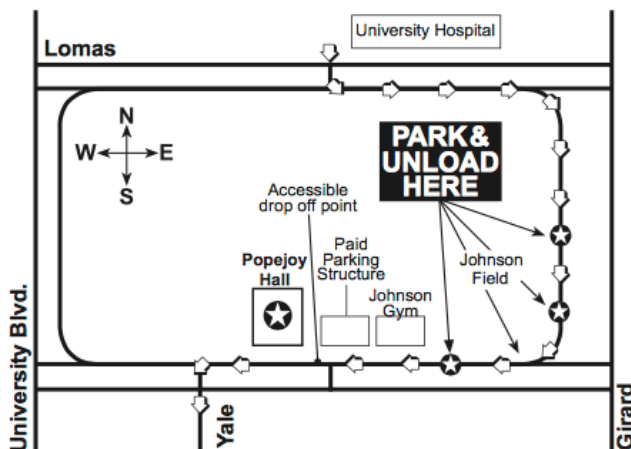

BUS PARKING PASS

BANANA SLUGS BAND THURSDAY APRIL 19TH, 2018

- ALL BUSES MUST ENTER ON THE NORTH END OF CAMPUS FROM LOMAS BOULEVARD ACROSS FROM THE UNIVERSITY HOSPITAL AND TAKE CAMPUS DRIVE TO REDONDO DRIVE.
- BUSES WILL STOP ALONG REDONDO DRIVE AT JOHNSON FIELD TO DISCHARGE PASSENGERS, AND SHOULD PARK AND REMAIN IN PLACE UNTIL PASSENGERS RETURN AFTER THE PROGRAM.
- CLASSES WILL BE DIRECTED BY GUIDES TO CROSS JOHNSON FIELD AND TO WALK TO POPEJOY HALL ALONG THE NORTH SIDE OF JOHNSON CENTER.

PLEASE PLACE ON DASHBOARD