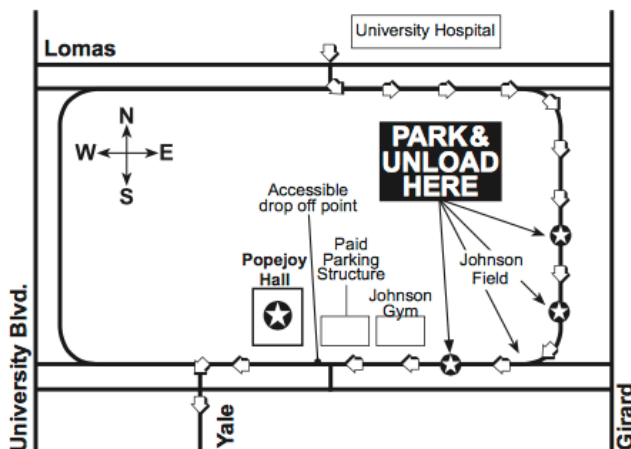

# A VERY ELECTRIC CHRISTMAS TUESDAY DEC. 12<sup>TH</sup>, 2017

- ALL BUSES MUST ENTER ON THE NORTH END OF CAMPUS FROM LOMAS BOULEVARD ACROSS FROM THE UNIVERSITY HOSPITAL AND TAKE CAMPUS DRIVE TO REDONDO DRIVE.
- BUSES WILL STOP ALONG REDONDO DRIVE AT JOHNSON FIELD TO DISCHARGE PASSENGERS, AND SHOULD PARK AND REMAIN IN PLACE UNTIL PASSENGERS RETURN AFTER THE PROGRAM.
- CLASSES WILL BE DIRECTED BY GUIDES TO CROSS JOHNSON FIELD AND TO WALK TO POPEJOY HALL ALONG THE NORTH SIDE OF JOHNSON CENTER.

**PLEASE PLACE ON DASHBOARD**