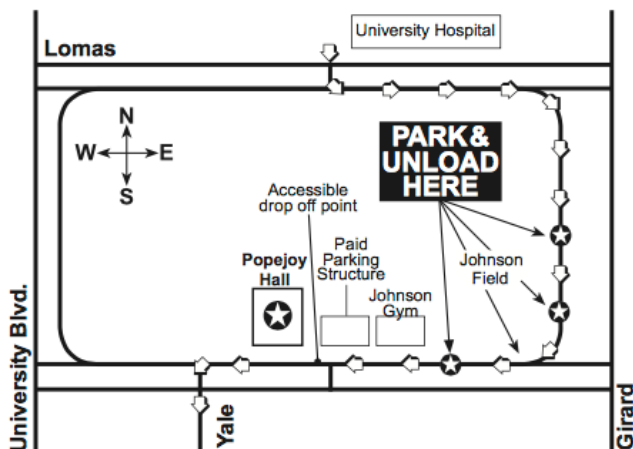

Los Alamos
National Bank
POPEJOY

Schoovertime
SERIES

BUS PARKING PASS

OSEBO'S DRUM MONDAY

FEBRUARY 5TH, 2018

- ALL BUSES MUST ENTER ON THE NORTH END OF CAMPUS FROM LOMAS BOULEVARD ACROSS FROM THE UNIVERSITY HOSPITAL AND TAKE CAMPUS DRIVE TO REDONDO DRIVE.
- BUSES WILL STOP ALONG REDONDO DRIVE AT JOHNSON FIELD TO DISCHARGE PASSENGERS, AND SHOULD PARK AND REMAIN IN PLACE UNTIL PASSENGERS RETURN AFTER THE PROGRAM.
- CLASSES WILL BE DIRECTED BY GUIDES TO CROSS JOHNSON FIELD AND TO WALK TO POPEJOY HALL ALONG THE NORTH SIDE OF JOHNSON CENTER.

PLEASE PLACE ON DASHBOARD