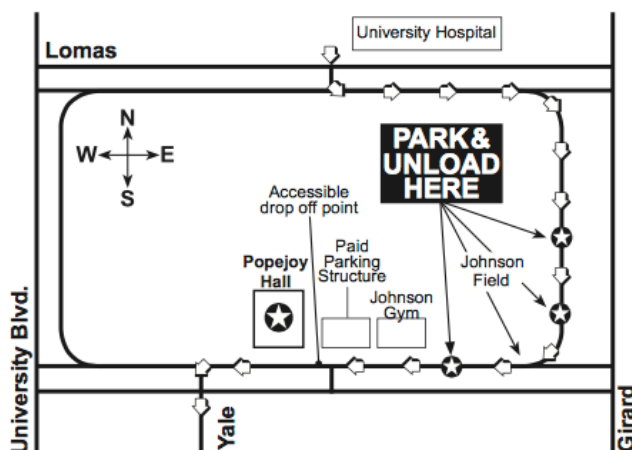

Los Alamos
National Bank
POPEJOY

Schoovertime
SERIES

BUS PARKING PASS

OSEBO'S DRUM MONDAY

FEBRUARY 5TH, 2018

- ALL BUSES MUST ENTER ON THE NORTH END OF CAMPUS FROM LOMAS BOULEVARD ACROSS FROM THE UNIVERSITY HOSPITAL AND TAKE CAMPUS DRIVE TO REDONDO DRIVE.
- BUSES WILL STOP ALONG REDONDO DRIVE AT JOHNSON FIELD TO DISCHARGE PASSENGERS, AND SHOULD PARK AND REMAIN IN PLACE UNTIL PASSENGERS RETURN AFTER THE PROGRAM.
- CLASSES WILL BE DIRECTED BY GUIDES TO CROSS JOHNSON FIELD AND TO WALK TO POPEJOY HALL ALONG THE NORTH SIDE OF JOHNSON CENTER.

PLEASE PLACE ON DASHBOARD