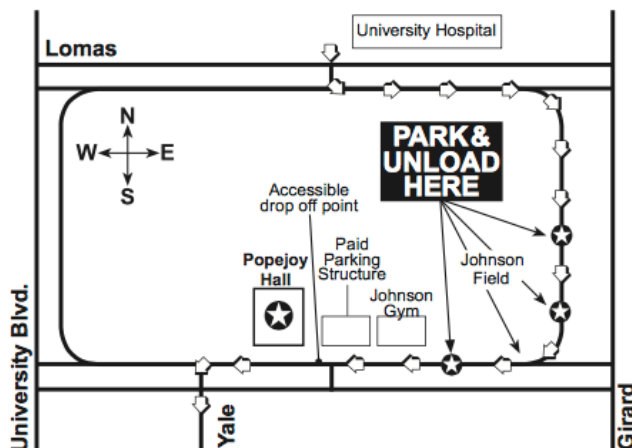

Los Alamos
National Bank
POPEJOY

Schoo!time
SERIES

BUS PARKING PASS

NUTCRACKER BALLET TUESDAY Nov. 28TH, 2017

- ALL BUSES MUST ENTER ON THE NORTH END OF CAMPUS FROM LOMAS BOULEVARD ACROSS FROM THE UNIVERSITY HOSPITAL AND TAKE CAMPUS DRIVE TO REDONDO DRIVE.
- BUSES WILL STOP ALONG REDONDO DRIVE AT JOHNSON FIELD TO DISCHARGE PASSENGERS, AND SHOULD PARK AND REMAIN IN PLACE UNTIL PASSENGERS RETURN AFTER THE PROGRAM.
- CLASSES WILL BE DIRECTED BY GUIDES TO CROSS JOHNSON FIELD AND TO WALK TO POPEJOY HALL ALONG THE NORTH SIDE OF JOHNSON CENTER.

PLEASE PLACE ON DASHBOARD