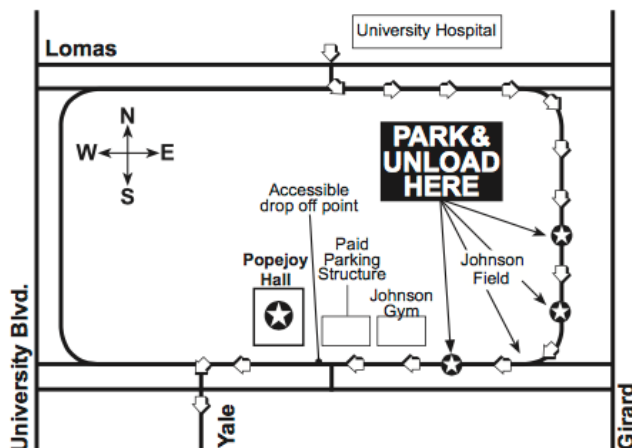

Los Alamos
National Bank
POPEJOY

Schoovertime
SERIES

BUS PARKING PASS

NUTCRACKER BALLET MONDAY Nov. 27TH, 2017

- ALL BUSES MUST ENTER ON THE NORTH END OF CAMPUS FROM LOMAS BOULEVARD ACROSS FROM THE UNIVERSITY HOSPITAL AND TAKE CAMPUS DRIVE TO REDONDO DRIVE.
- BUSES WILL STOP ALONG REDONDO DRIVE AT JOHNSON FIELD TO DISCHARGE PASSENGERS, AND SHOULD PARK AND REMAIN IN PLACE UNTIL PASSENGERS RETURN AFTER THE PROGRAM.
- CLASSES WILL BE DIRECTED BY GUIDES TO CROSS JOHNSON FIELD AND TO WALK TO POPEJOY HALL ALONG THE NORTH SIDE OF JOHNSON CENTER.

PLEASE PLACE ON DASHBOARD