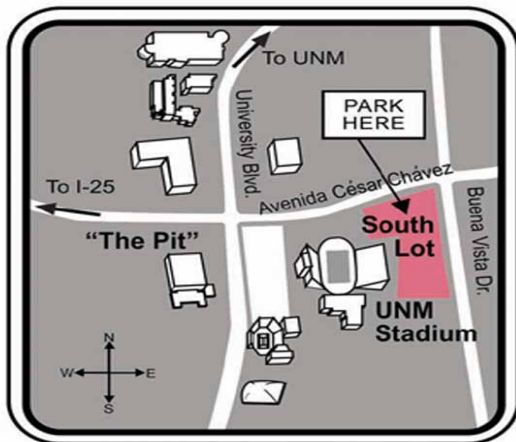

Los Alamos
National Bank
POPEJOY

Schoo!time
SERIES

**CAR PARKING PASS
TREASURE ISLAND
TUESDAY
MARCH 20TH, 2018**

**UNM SOUTH PARKING
LOT EAST OF THE
FOOTBALL STADIUM ON
CÉSAR CHÁVEZ BLVD.**

PLEASE PLACE ON DASHBOARD