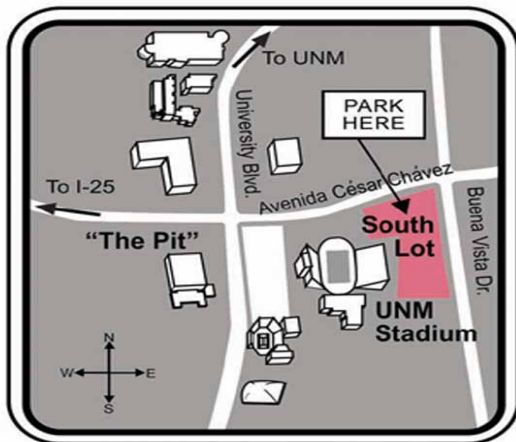

Los Alamos
National Bank
POPEJOY

Schoo!time
SERIES

CAR PARKING PASS
BANANA SLUGS BAND
THURSDAY
APRIL 19TH, 2018

**UNM SOUTH PARKING
LOT EAST OF THE
FOOTBALL STADIUM ON
CÉSAR CHÁVEZ BLVD.**

PLEASE PLACE ON DASHBOARD