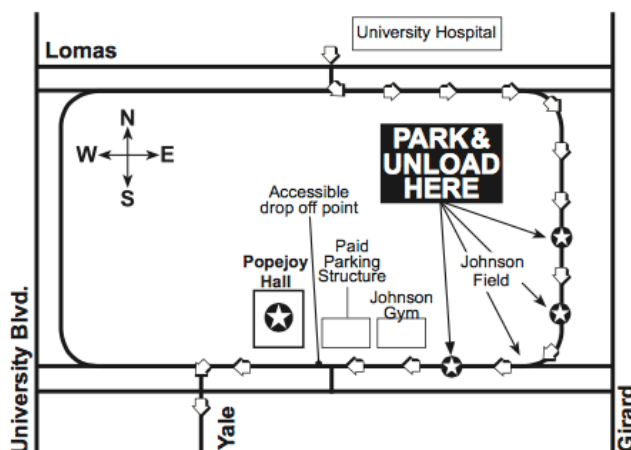

## BUS PARKING PASS

# WATERS OF EARTH FRIDAY MARCH 2<sup>ND</sup>, 2018

- ALL BUSES MUST ENTER ON THE NORTH END OF CAMPUS FROM LOMAS BOULEVARD ACROSS FROM THE UNIVERSITY HOSPITAL AND TAKE CAMPUS DRIVE TO REDONDO DRIVE.
- BUSES WILL STOP ALONG REDONDO DRIVE AT JOHNSON FIELD TO DISCHARGE PASSENGERS, AND SHOULD PARK AND REMAIN IN PLACE UNTIL PASSENGERS RETURN AFTER THE PROGRAM.
- CLASSES WILL BE DIRECTED BY GUIDES TO CROSS JOHNSON FIELD AND TO WALK TO POPEJOY HALL ALONG THE NORTH SIDE OF JOHNSON CENTER.

**PLEASE PLACE ON DASHBOARD**