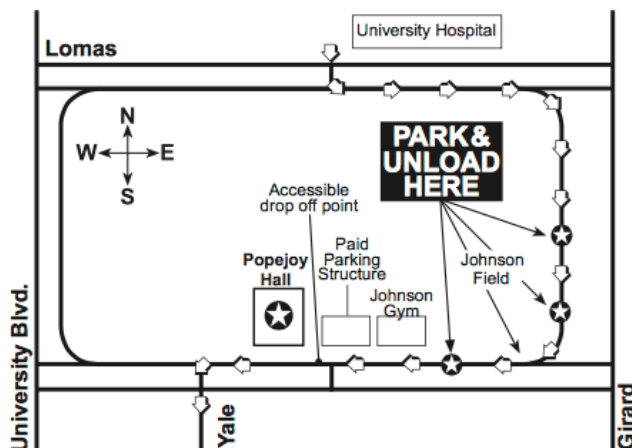

## BUS PARKING PASS

# TREASURE ISLAND TUESDAY MARCH 20<sup>TH</sup>, 2018

- ALL BUSES MUST ENTER ON THE NORTH END OF CAMPUS FROM LOMAS BOULEVARD ACROSS FROM THE UNIVERSITY HOSPITAL AND TAKE CAMPUS DRIVE TO REDONDO DRIVE.
- BUSES WILL STOP ALONG REDONDO DRIVE AT JOHNSON FIELD TO DISCHARGE PASSENGERS, AND SHOULD PARK AND REMAIN IN PLACE UNTIL PASSENGERS RETURN AFTER THE PROGRAM.
- CLASSES WILL BE DIRECTED BY GUIDES TO CROSS JOHNSON FIELD AND TO WALK TO POPEJOY HALL ALONG THE NORTH SIDE OF JOHNSON CENTER.

**PLEASE PLACE ON DASHBOARD**