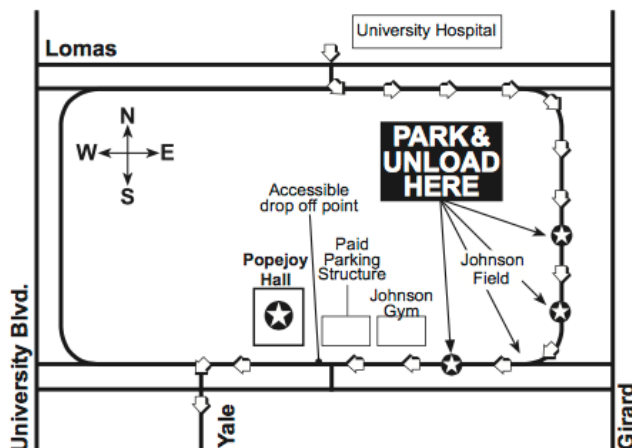

## BUS PARKING PASS

# B—THE BUBBLE SHOW MONDAY Nov. 13<sup>TH</sup>, 2017

- ALL BUSES MUST ENTER ON THE NORTH END OF CAMPUS FROM LOMAS BOULEVARD ACROSS FROM THE UNIVERSITY HOSPITAL AND TAKE CAMPUS DRIVE TO REDONDO DRIVE.
- BUSES WILL STOP ALONG REDONDO DRIVE AT JOHNSON FIELD TO DISCHARGE PASSENGERS, AND SHOULD PARK AND REMAIN IN PLACE UNTIL PASSENGERS RETURN AFTER THE PROGRAM.
- CLASSES WILL BE DIRECTED BY GUIDES TO CROSS JOHNSON FIELD AND TO WALK TO POPEJOY HALL ALONG THE NORTH SIDE OF JOHNSON CENTER.

**PLEASE PLACE ON DASHBOARD**