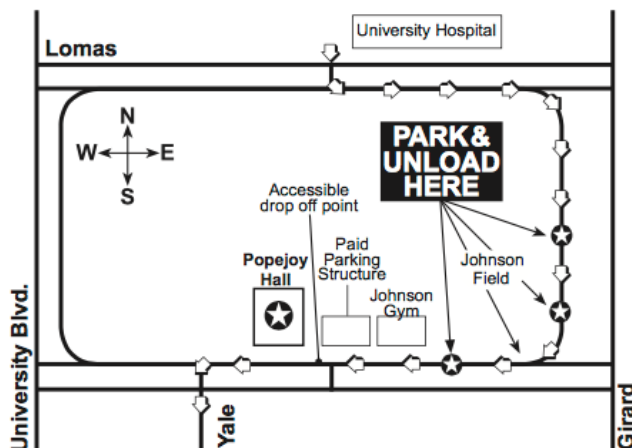

BUS PARKING PASS

SHH! WE HAVE A PLAN THURSDAY APRIL 5TH, 2018

- ALL BUSES MUST ENTER ON THE NORTH END OF CAMPUS FROM LOMAS BOULEVARD ACROSS FROM THE UNIVERSITY HOSPITAL AND TAKE CAMPUS DRIVE TO REDONDO DRIVE.
- BUSES WILL STOP ALONG REDONDO DRIVE AT JOHNSON FIELD TO DISCHARGE PASSENGERS, AND SHOULD PARK AND REMAIN IN PLACE UNTIL PASSENGERS RETURN AFTER THE PROGRAM.
- CLASSES WILL BE DIRECTED BY GUIDES TO CROSS JOHNSON FIELD AND TO WALK TO POPEJOY HALL ALONG THE NORTH SIDE OF JOHNSON CENTER.

PLEASE PLACE ON DASHBOARD