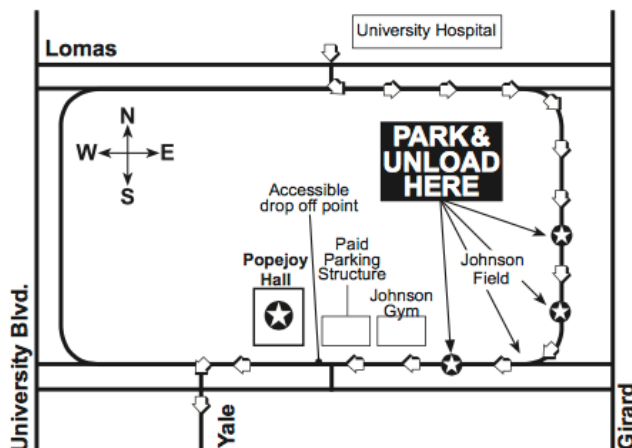

# JANUARY 19<sup>TH</sup>, 2018

- ALL BUSES MUST ENTER ON THE NORTH END OF CAMPUS FROM LOMAS BOULEVARD ACROSS FROM THE UNIVERSITY HOSPITAL AND TAKE CAMPUS DRIVE TO REDONDO DRIVE.
- BUSES WILL STOP ALONG REDONDO DRIVE AT JOHNSON FIELD TO DISCHARGE PASSENGERS, AND SHOULD PARK AND REMAIN IN PLACE UNTIL PASSENGERS RETURN AFTER THE PROGRAM.
- CLASSES WILL BE DIRECTED BY GUIDES TO CROSS JOHNSON FIELD AND TO WALK TO POPEJOY HALL ALONG THE NORTH SIDE OF JOHNSON CENTER.

**PLEASE PLACE ON DASHBOARD**