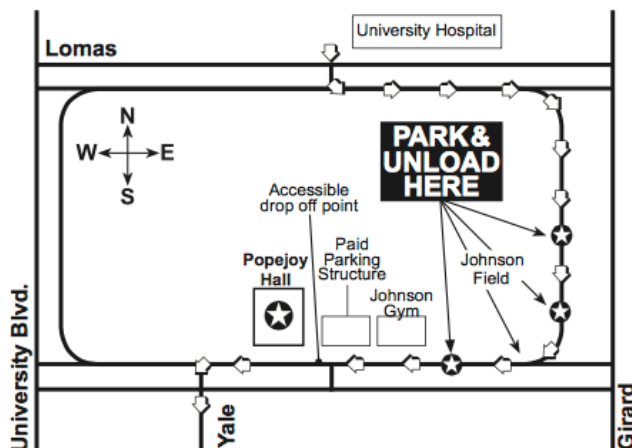

BUS PARKING PASS

PETE THE CAT

TUESDAY

JANUARY 30TH, 2018

- ALL BUSES MUST ENTER ON THE NORTH END OF CAMPUS FROM LOMAS BOULEVARD ACROSS FROM THE UNIVERSITY HOSPITAL AND TAKE CAMPUS DRIVE TO REDONDO DRIVE.
- BUSES WILL STOP ALONG REDONDO DRIVE AT JOHNSON FIELD TO DISCHARGE PASSENGERS, AND SHOULD PARK AND REMAIN IN PLACE UNTIL PASSENGERS RETURN AFTER THE PROGRAM.
- CLASSES WILL BE DIRECTED BY GUIDES TO CROSS JOHNSON FIELD AND TO WALK TO POPEJOY HALL ALONG THE NORTH SIDE OF JOHNSON CENTER.

PLEASE PLACE ON DASHBOARD