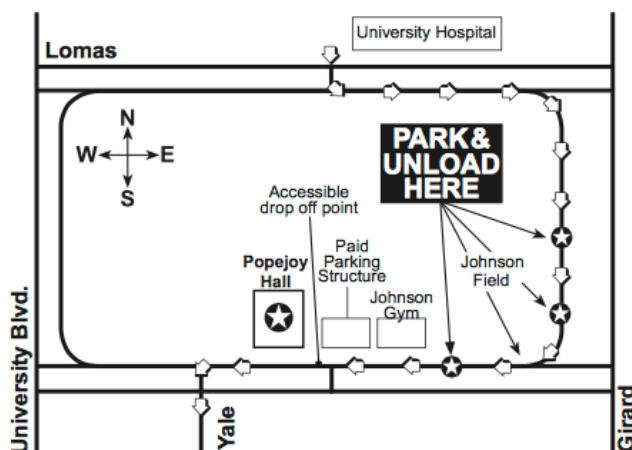

Los Alamos
National Bank
POPEJOY

Schoo!time
SERIES

BUS PARKING PASS

MARIACHI CHRISTMAS FRIDAY DEC. 15TH, 2017

- ALL BUSES MUST ENTER ON THE NORTH END OF CAMPUS FROM LOMAS BOULEVARD ACROSS FROM THE UNIVERSITY HOSPITAL AND TAKE CAMPUS DRIVE TO REDONDO DRIVE.
- BUSES WILL STOP ALONG REDONDO DRIVE AT JOHNSON FIELD TO DISCHARGE PASSENGERS, AND SHOULD PARK AND REMAIN IN PLACE UNTIL PASSENGERS RETURN AFTER THE PROGRAM.
- CLASSES WILL BE DIRECTED BY GUIDES TO CROSS JOHNSON FIELD AND TO WALK TO POPEJOY HALL ALONG THE NORTH SIDE OF JOHNSON CENTER.

PLEASE PLACE ON DASHBOARD