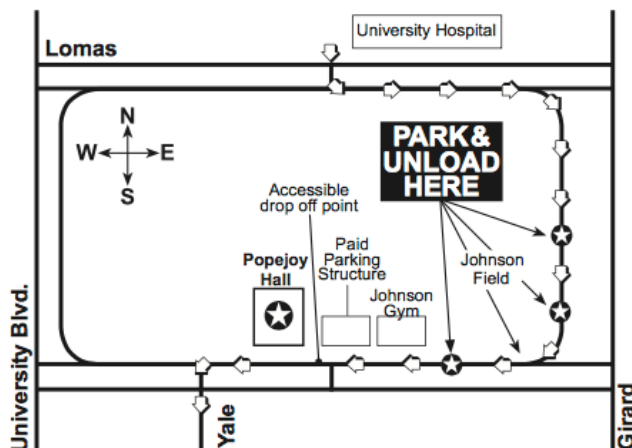

BUS PARKING PASS

I BECAME A PIRATE THURSDAY JANUARY 25TH, 2018

- ALL BUSES MUST ENTER ON THE NORTH END OF CAMPUS FROM LOMAS BOULEVARD ACROSS FROM THE UNIVERSITY HOSPITAL AND TAKE CAMPUS DRIVE TO REDONDO DRIVE.
- BUSES WILL STOP ALONG REDONDO DRIVE AT JOHNSON FIELD TO DISCHARGE PASSENGERS, AND SHOULD PARK AND REMAIN IN PLACE UNTIL PASSENGERS RETURN AFTER THE PROGRAM.
- CLASSES WILL BE DIRECTED BY GUIDES TO CROSS JOHNSON FIELD AND TO WALK TO POPEJOY HALL ALONG THE NORTH SIDE OF JOHNSON CENTER.

PLEASE PLACE ON DASHBOARD