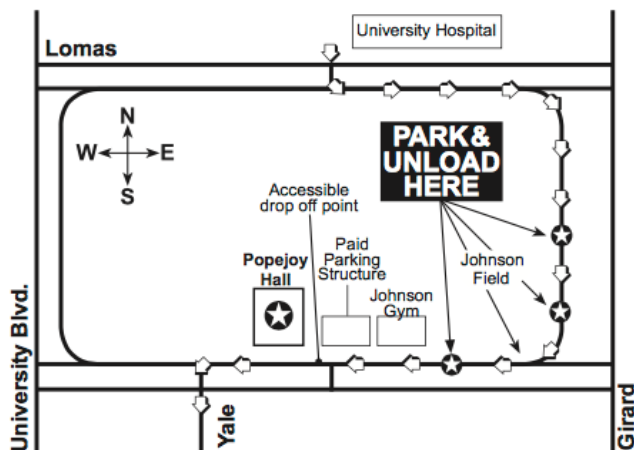

# OCTOBER 30<sup>TH</sup>, 2017

- ALL BUSES MUST ENTER ON THE NORTH END OF CAMPUS FROM LOMAS BOULEVARD ACROSS FROM THE UNIVERSITY HOSPITAL AND TAKE CAMPUS DRIVE TO REDONDO DRIVE.
- BUSES WILL STOP ALONG REDONDO DRIVE AT JOHNSON FIELD TO DISCHARGE PASSENGERS, AND SHOULD PARK AND REMAIN IN PLACE UNTIL PASSENGERS RETURN AFTER THE PROGRAM.
- CLASSES WILL BE DIRECTED BY GUIDES TO CROSS JOHNSON FIELD AND TO WALK TO POPEJOY HALL ALONG THE NORTH SIDE OF JOHNSON CENTER.

**PLEASE PLACE ON DASHBOARD**