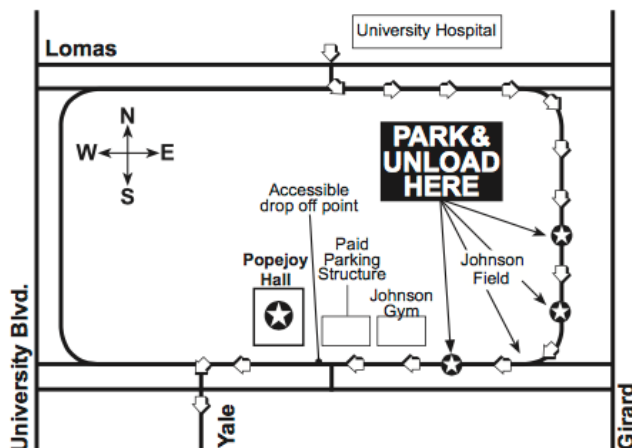

BUS PARKING PASS

DOKTOR KABOOM THURSDAY

FEBRUARY 15TH, 2018

- ALL BUSES MUST ENTER ON THE NORTH END OF CAMPUS FROM LOMAS BOULEVARD ACROSS FROM THE UNIVERSITY HOSPITAL AND TAKE CAMPUS DRIVE TO REDONDO DRIVE.
- BUSES WILL STOP ALONG REDONDO DRIVE AT JOHNSON FIELD TO DISCHARGE PASSENGERS, AND SHOULD PARK AND REMAIN IN PLACE UNTIL PASSENGERS RETURN AFTER THE PROGRAM.
- CLASSES WILL BE DIRECTED BY GUIDES TO CROSS JOHNSON FIELD AND TO WALK TO POPEJOY HALL ALONG THE NORTH SIDE OF JOHNSON CENTER.

PLEASE PLACE ON DASHBOARD