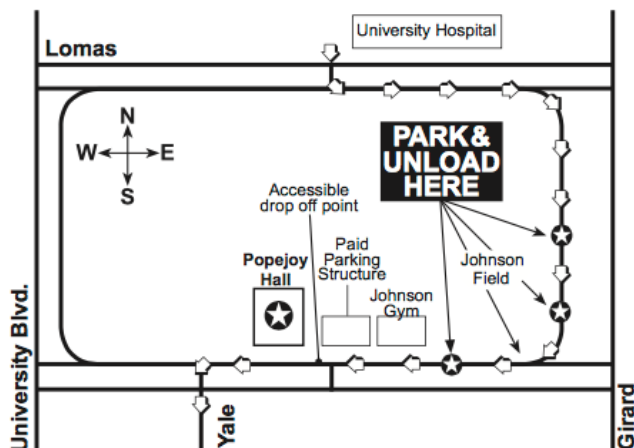

BUS PARKING PASS

CHICKEN DANCE

TUESDAY

OCTOBER 10TH, 2017

- ALL BUSES MUST ENTER ON THE NORTH END OF CAMPUS FROM LOMAS BOULEVARD ACROSS FROM THE UNIVERSITY HOSPITAL AND TAKE CAMPUS DRIVE TO REDONDO DRIVE.
- BUSES WILL STOP ALONG REDONDO DRIVE AT JOHNSON FIELD TO DISCHARGE PASSENGERS, AND SHOULD PARK AND REMAIN IN PLACE UNTIL PASSENGERS RETURN AFTER THE PROGRAM.
- CLASSES WILL BE DIRECTED BY GUIDES TO CROSS JOHNSON FIELD AND TO WALK TO POPEJOY HALL ALONG THE NORTH SIDE OF JOHNSON CENTER.

PLEASE PLACE ON DASHBOARD