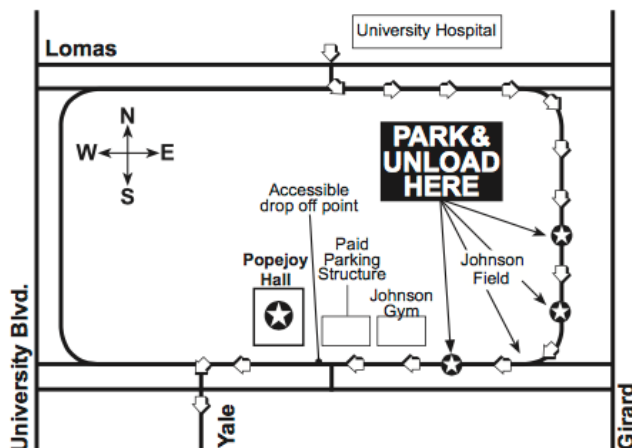

## BUS PARKING PASS

# BANANA SLUGS BAND THURSDAY APRIL 19<sup>TH</sup>, 2018

- ALL BUSES MUST ENTER ON THE NORTH END OF CAMPUS FROM LOMAS BOULEVARD ACROSS FROM THE UNIVERSITY HOSPITAL AND TAKE CAMPUS DRIVE TO REDONDO DRIVE.
- BUSES WILL STOP ALONG REDONDO DRIVE AT JOHNSON FIELD TO DISCHARGE PASSENGERS, AND SHOULD PARK AND REMAIN IN PLACE UNTIL PASSENGERS RETURN AFTER THE PROGRAM.
- CLASSES WILL BE DIRECTED BY GUIDES TO CROSS JOHNSON FIELD AND TO WALK TO POPEJOY HALL ALONG THE NORTH SIDE OF JOHNSON CENTER.

**PLEASE PLACE ON DASHBOARD**