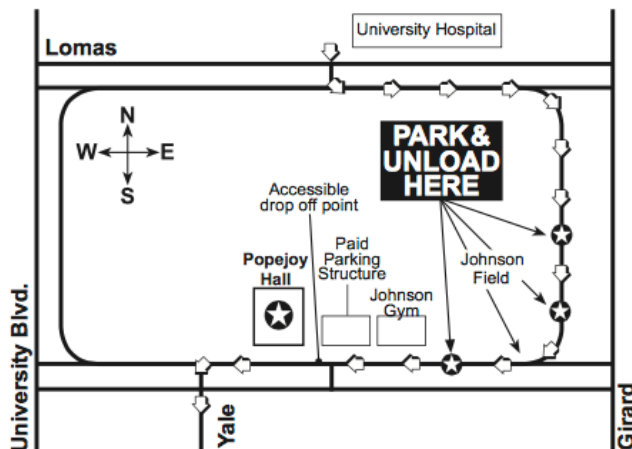

BUS PARKING PASS A VERY ELECTRIC CHRISTMAS TUESDAY DEC. 12TH, 2017

- ALL BUSES MUST ENTER ON THE NORTH END OF CAMPUS FROM LOMAS BOULEVARD ACROSS FROM THE UNIVERSITY HOSPITAL AND TAKE CAMPUS DRIVE TO REDONDO DRIVE.
- BUSES WILL STOP ALONG REDONDO DRIVE AT JOHNSON FIELD TO DISCHARGE PASSENGERS, AND SHOULD PARK AND REMAIN IN PLACE UNTIL PASSENGERS RETURN AFTER THE PROGRAM.
- CLASSES WILL BE DIRECTED BY GUIDES TO CROSS JOHNSON FIELD AND TO WALK TO POPEJOY HALL ALONG THE NORTH SIDE OF JOHNSON CENTER.

PLEASE PLACE ON DASHBOARD