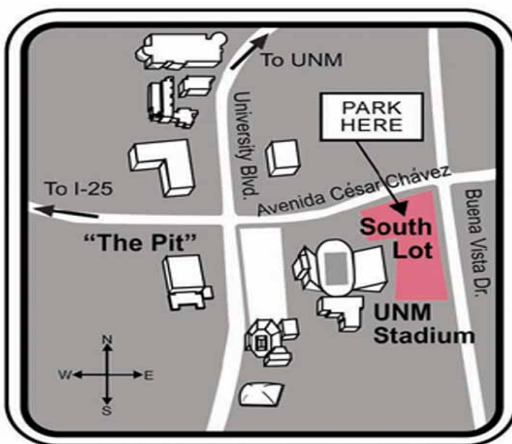

Los Alamos
National Bank
POPEJOY

Schoo!time
SERIES

CAR PARKING PASS

ELEPHANT & PIGGIE
FRIDAY
APRIL 28TH, 2017

**UNM SOUTH PARKING
LOT EAST OF THE
FOOTBALL STADIUM ON
CÉSAR CHÁVEZ BLVD.**

PLEASE PLACE ON DASHBOARD