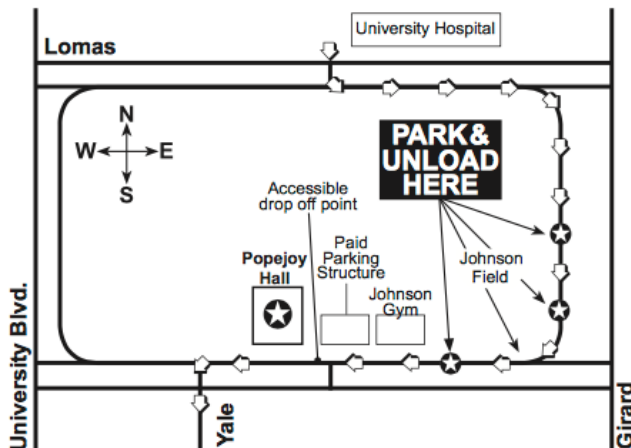

Los Alamos
National Bank
POPEJOY

Schoo!time
SERIES

BUS PARKING PASS

ELEPHANT & PIGGIE

FRIDAY

APRIL 28TH, 2017

- ALL BUSES MUST ENTER ON THE NORTH END OF CAMPUS FROM LOMAS BOULEVARD ACROSS FROM THE UNIVERSITY HOSPITAL AND TAKE CAMPUS DRIVE TO REDONDO DRIVE.
- BUSES WILL STOP ALONG REDONDO DRIVE AT JOHNSON FIELD TO DISCHARGE PASSENGERS, AND SHOULD PARK AND REMAIN IN PLACE UNTIL PASSENGERS RETURN AFTER THE PROGRAM.
- CLASSES WILL BE DIRECTED BY GUIDES TO CROSS JOHNSON FIELD AND TO WALK TO POPEJOY HALL ALONG THE NORTH SIDE OF JOHNSON CENTER.

PLEASE PLACE ON DASHBOARD