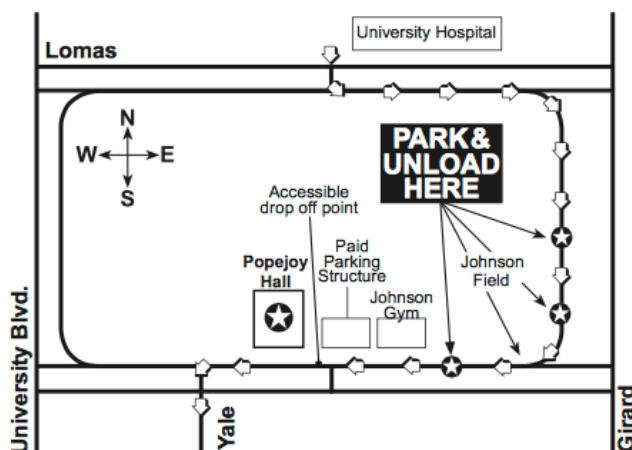

## BUS PARKING PASS

# MOMIX MONDAY APRIL 24<sup>TH</sup>, 2017

- ALL BUSES MUST ENTER ON THE NORTH END OF CAMPUS FROM LOMAS BOULEVARD ACROSS FROM THE UNIVERSITY HOSPITAL AND TAKE CAMPUS DRIVE TO REDONDO DRIVE.
- BUSES WILL STOP ALONG REDONDO DRIVE AT JOHNSON FIELD TO DISCHARGE PASSENGERS, AND SHOULD PARK AND REMAIN IN PLACE UNTIL PASSENGERS RETURN AFTER THE PROGRAM.
- CLASSES WILL BE DIRECTED BY GUIDES TO CROSS JOHNSON FIELD AND TO WALK TO POPEJOY HALL ALONG THE NORTH SIDE OF JOHNSON CENTER.

**PLEASE PLACE ON DASHBOARD**