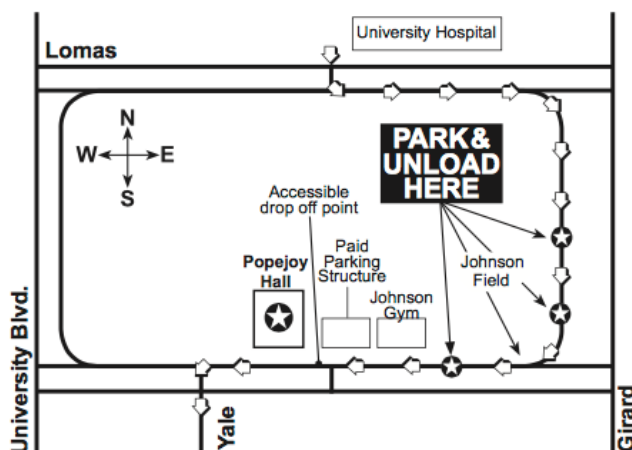

Los Alamos
National Bank
POPEJOY

Schoo!time
SERIES

BUS PARKING PASS

ELEPHANT & PIGGIE FRIDAY APRIL 28TH, 2017

- ALL BUSES MUST ENTER ON THE NORTH END OF CAMPUS FROM LOMAS BOULEVARD ACROSS FROM THE UNIVERSITY HOSPITAL AND TAKE CAMPUS DRIVE TO REDONDO DRIVE.
- BUSES WILL STOP ALONG REDONDO DRIVE AT JOHNSON FIELD TO DISCHARGE PASSENGERS, AND SHOULD PARK AND REMAIN IN PLACE UNTIL PASSENGERS RETURN AFTER THE PROGRAM.
- CLASSES WILL BE DIRECTED BY GUIDES TO CROSS JOHNSON FIELD AND TO WALK TO POPEJOY HALL ALONG THE NORTH SIDE OF JOHNSON CENTER.

PLEASE PLACE ON DASHBOARD